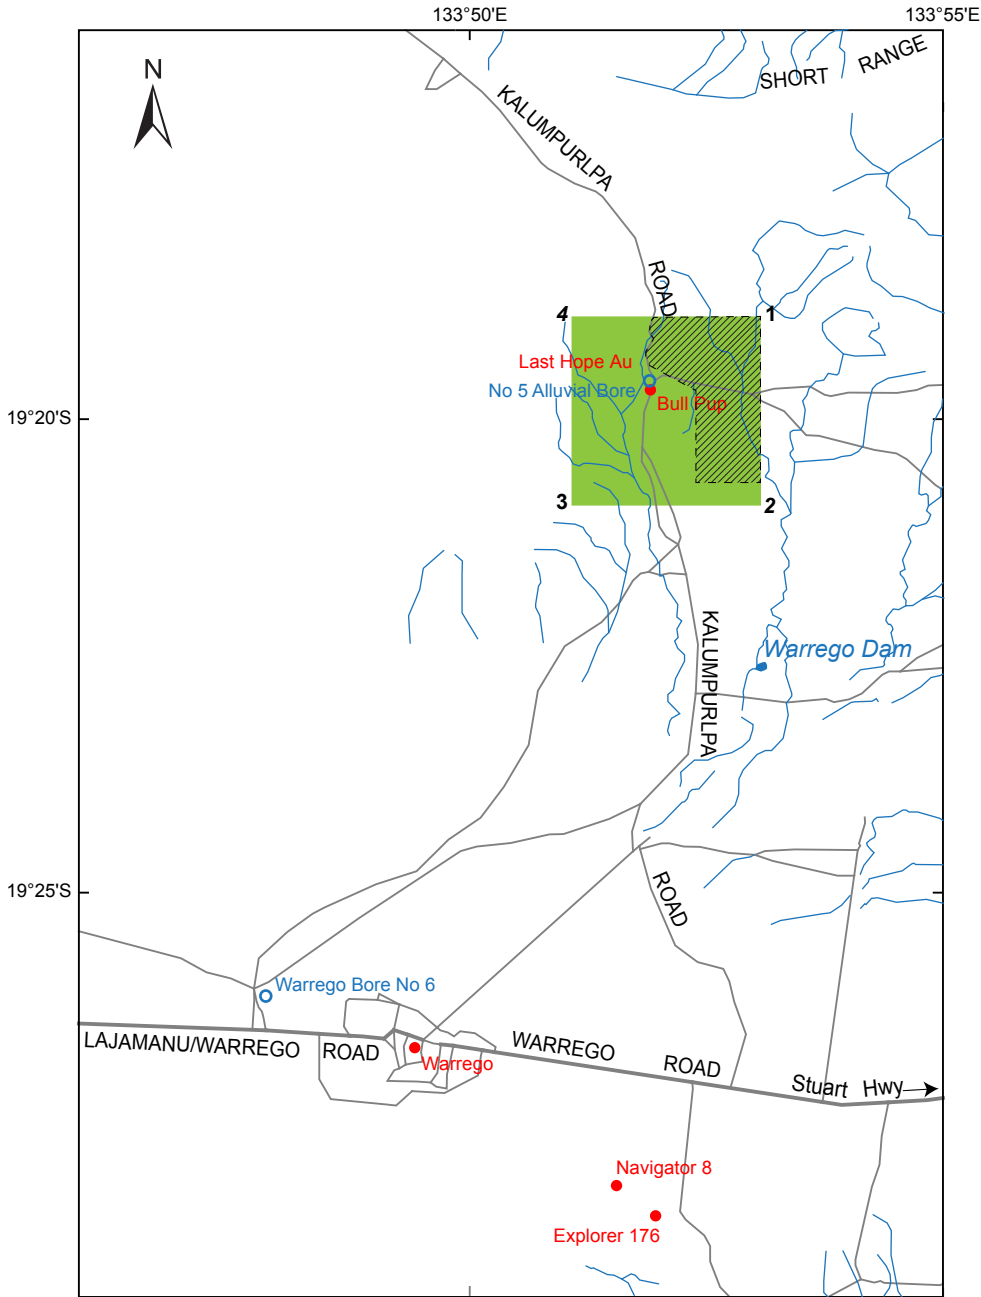

WARREGO FOSSICKING AREA (FA4)

- Fossicking area (FA4)
- No fossicking permitted
- Major road
- Minor road
- River
- Locality
- Bore
- Mine/occurrence

Fossicking Area 4		
Point	Latitude	Longitude
1	19° 18' 55"S	133° 53' 04"E
2	19° 20' 55"S	133° 53' 05"E
3	19° 20' 55"S	133° 51' 05"E
4	19° 18' 55"S	133° 51' 05"E